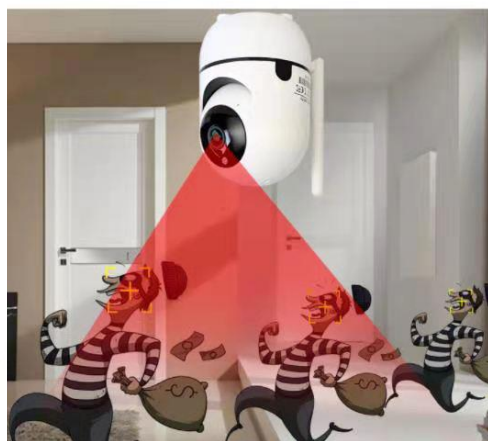

Weight: 0.5KG

Type: Wi-Fi camera in CCTV Camera

Name	Automatic tracking moving head camera
Power supply	5V/1A
Lens	Full glass lens
Color	White
Resolution	1080P
PTZ angle	Horizontal 355°/Vertical 120°
Video storage	Cloud storage supports up to 128G memory card
Support network	4G/Wireless WiFi
Night vision function	Infrared night vision
WiFi transmission distance	10M
Day and night transmission mode	IR-CUT automatic switching
Video storage time	Automatic cycle beyond storage time
Motion detection alarm	Mobile phone alarm for mobile objects
Support system	iPhone, Android, mobile phone, computer, tablet

### Three installation methods, without dead angle

### Motion detection alarm

When there is no one at home, turn on the detection function. When someone is identified to enter the monitoring environment, the app will timely report a warning and remind, and shoot and record the picture in time

### Mobile tracking - Intelligent tracking

When the moving object enters the range of the camera, the camera will capture the motion trajectory of the moving object and track the shooting until the object disappears within the range of the camera.