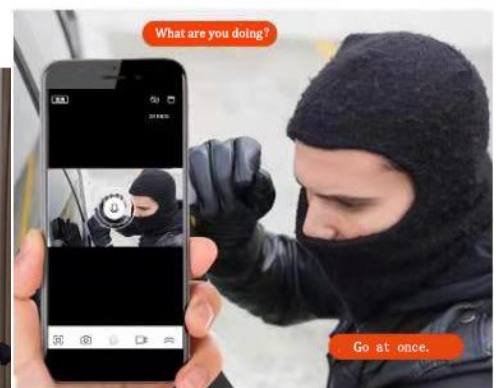

Two-way voice intercom

Remote view at any time

AP hotspot

You can see it without a network